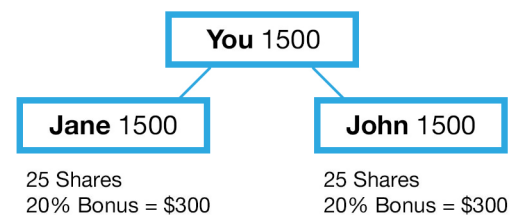

Your First Week (Example)

Totals:
50 Revenue Shares at $3 each: **$150**
20% First Order Bonuses: **$600**
10% Team Commissions: **$150**

Your first week's paycheck:

$900

*Pictures may not represent exact items in each pack. Please turn sheet over for a complete listing of products.